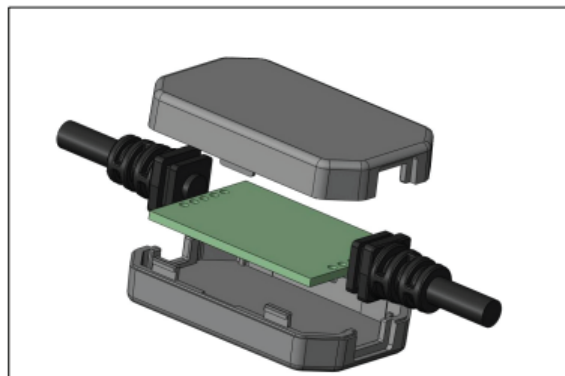

rev	description	date	appr
A	Initial Release	2/16/11	SH
B	Update Assy Rev	3/08/11	SH
C	Update Dimensions to match cables	5/26/11	SH

**Enclosure Assembly**

**- Not to Scale -**