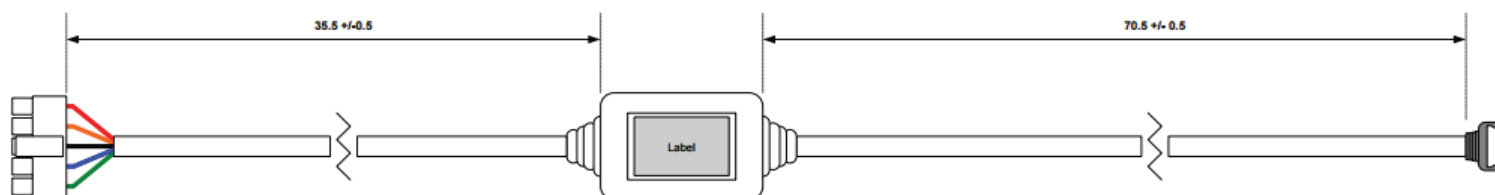

rev	description	date	appr
A	Initial Release	2/16/11	SH
B	Update Assy Rev	3/08/11	SH
C	Update Dimensions to match cables	5/26/11	SH

**Enclosure Assembly**

**- Not to Scale -**